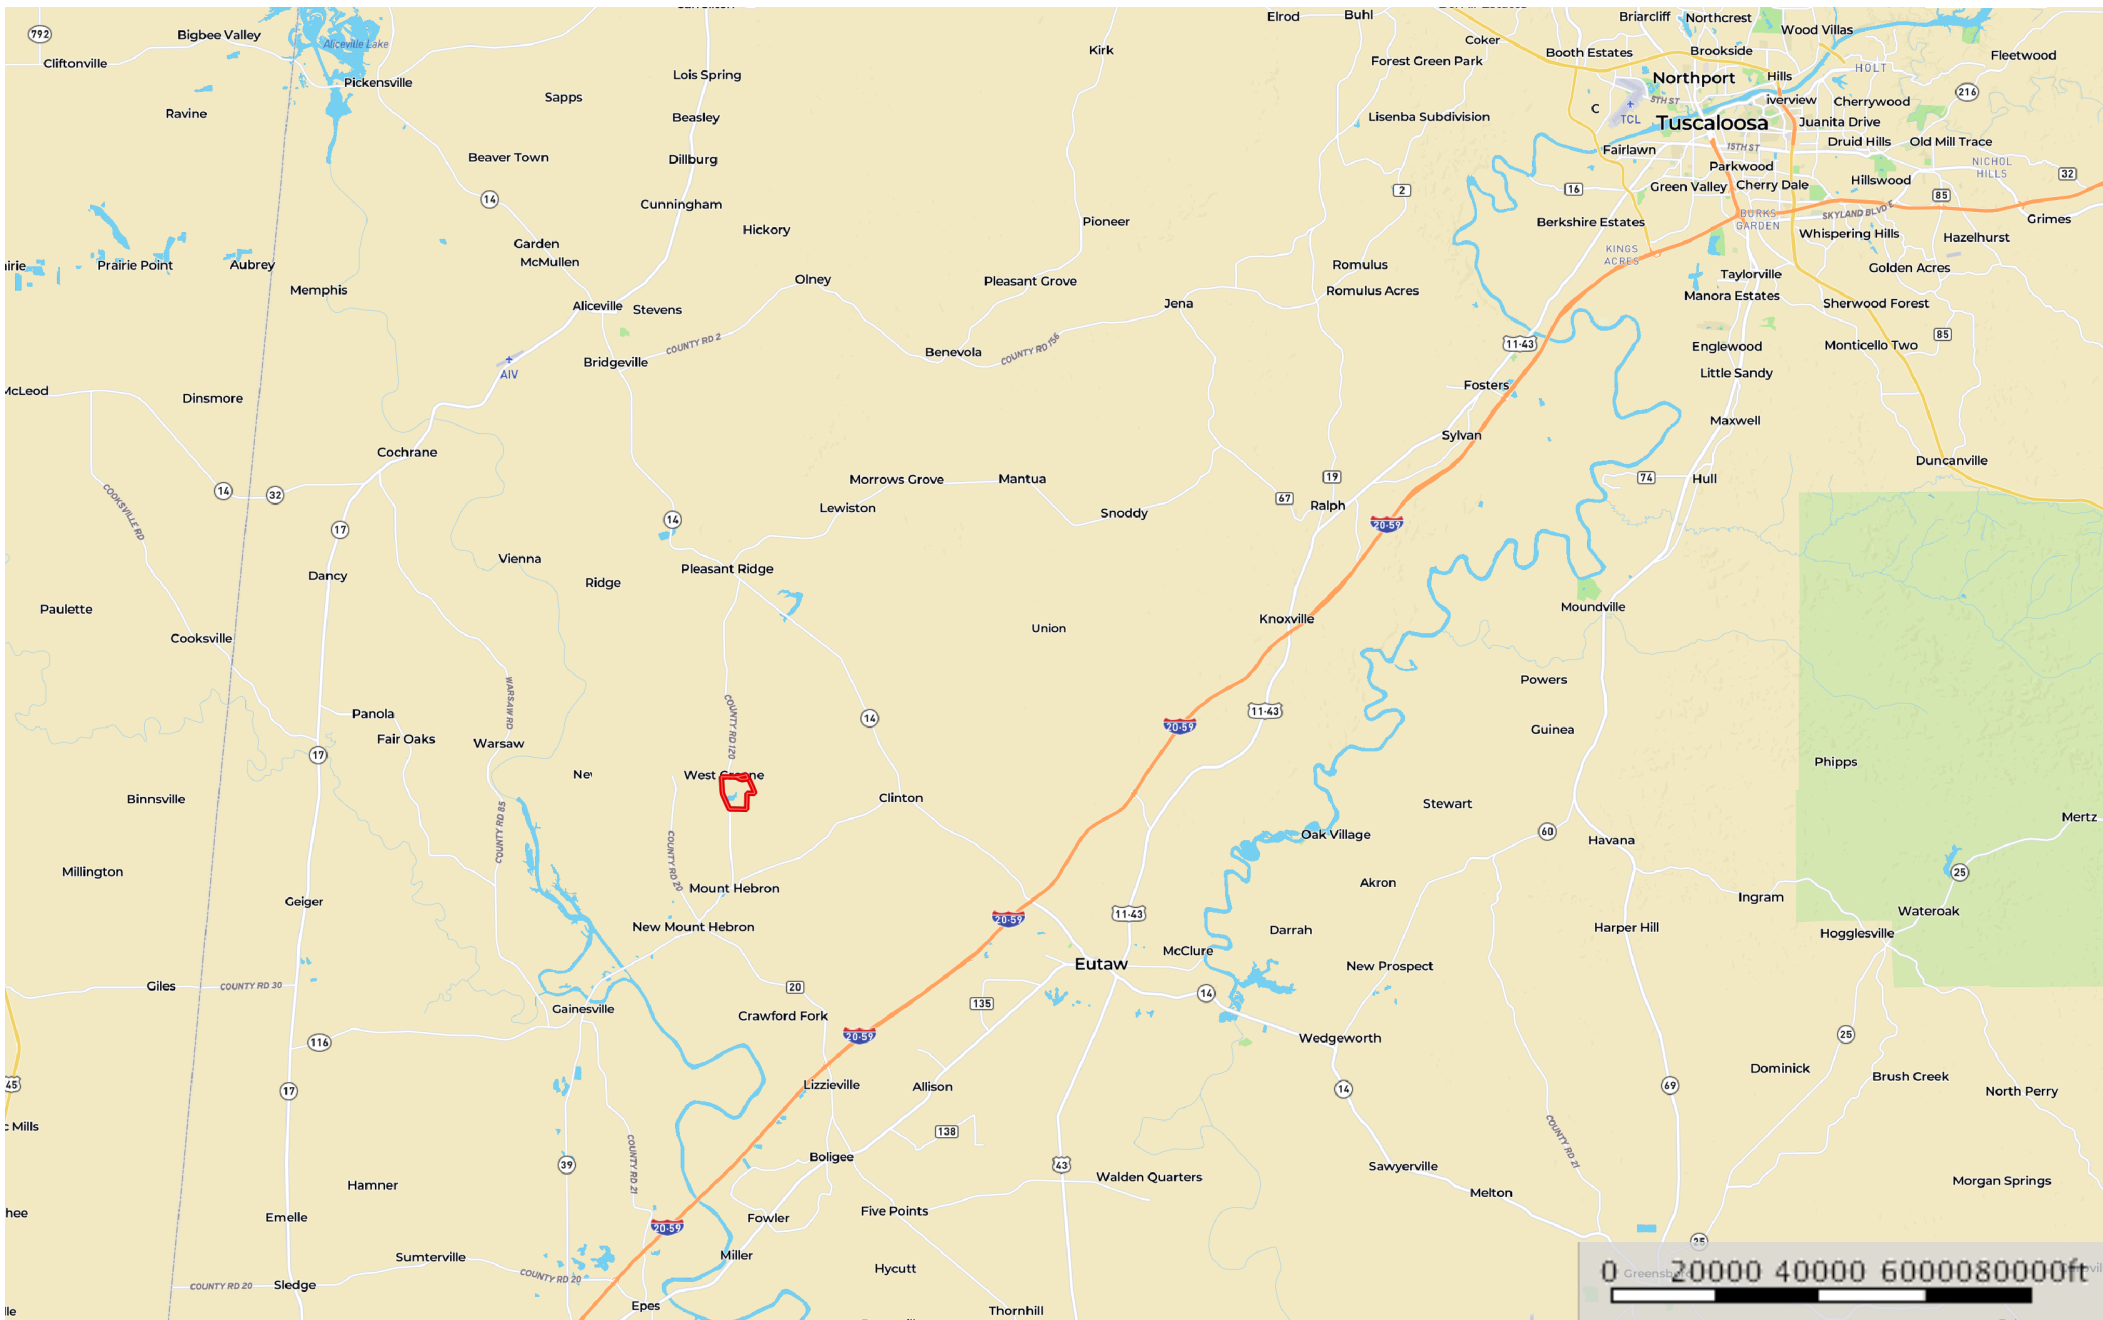

Leavellwood Lodge

Greene County, Alabama, AC +/-

Boundary