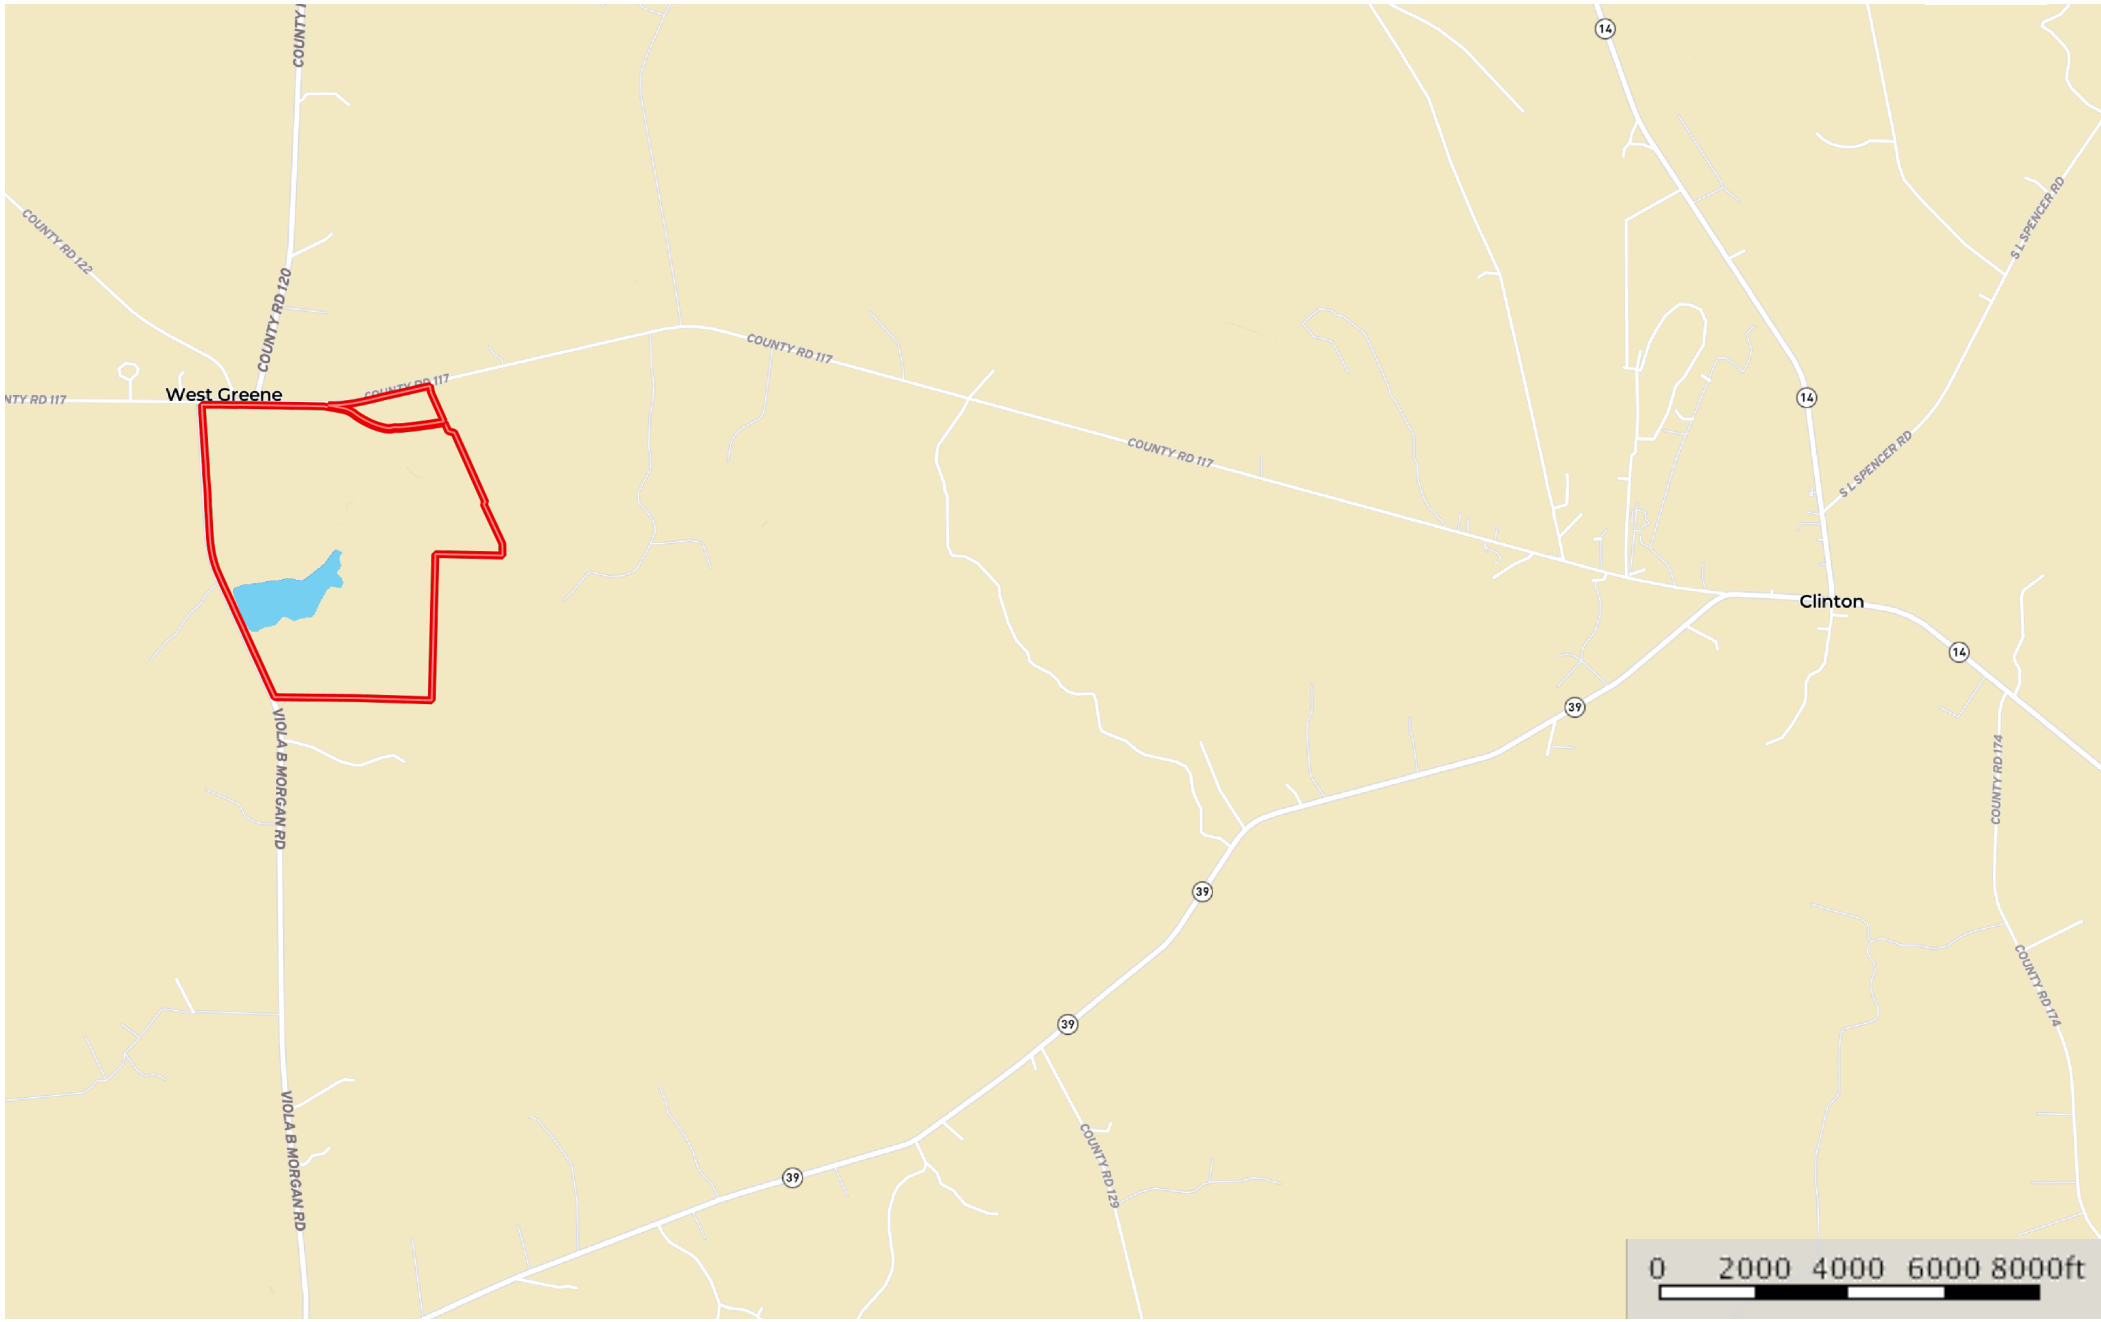

# Leavellwood Lodge

Greene County, Alabama, AC +/-

 Boundary